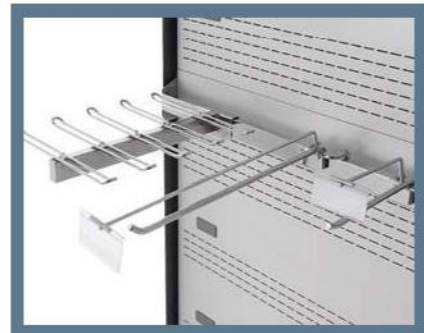

PLEXI PRODUCT DIVIDER

WIRE PRODUCT DIVIDER

SHELF LIGHTING

WIRE BASE TRAY
WIRE BASE PRODUCT DIVIDER

WIRE BASKET

HOOK BAR

NIGHT BLIND

MIRROR (FV & MT)

ADJUSTABLE SHELF BRACKET

PANAROMIC SIDE PANEL

INTERMEDIATE SIDE PANEL

MIRRORED SIDE PANEL

SINGLE GLASS DOORS

DOUBLE GLAZED HINGED DOORS

DOUBLE GLAZED SLIDING DOORS

DELICATESSEN