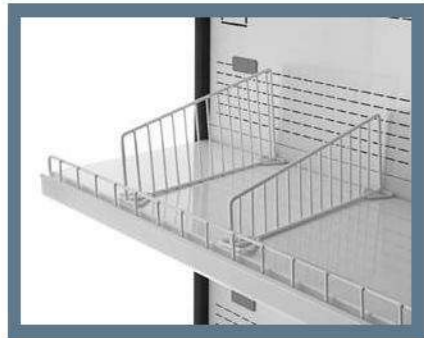

PEARL

VERTICAL MULTI-DECK

یخچال ایستاده

PEARL

VERTICAL MULTI-DECK

Benefits & Specifications:

- Stand out features for concept building
- Practical design for simple installation and maintenance
- Reduces energy consumption with higher evaporation temperature
- Designed with safety in mind
- Ideal for a wide variety of food presentations
- Designed for modular configurations
- Retrofit solutions for new energy efficiency requirements
- Low operating costs
- Energy efficiency with EC fans
- Available with double / single glazed hinged door and sliding glass door options

Dimensions (mm):

Height : 2050 / 2200
Length : 1250 / 1875 / 2500 / 3750
Depth : 950 / 1100

WIRE SHELF RISER

PLEXI SHELF RISER

PLEXI PRODUCT DIVIDER

WIRE PRODUCT DIVIDER

SHELF LIGHTING

WIRE BASE TRAY
WIRE BASE PRODUCT DIVIDER

WIRE BASKET

HOOK BAR

NIGHT BLIND

MIRROR (FV & MT)

ADJUSTABLE SHELF BRACKET

PANOROMIC SIDE PANEL

INTERMEDIATE SIDE PANEL

MIRRORED SIDE PANEL

SINGLE GLASS DOORS

DOUBLE GLAZED HINGED DOORS

DOUBLE GLAZED SLIDING DOORS

DELICATESSEN

DEPTH 950

PEARL 2050 / 950 / 325

Length mm | 1250 | 1875 | 2500 | 3750

DEPTH 1100