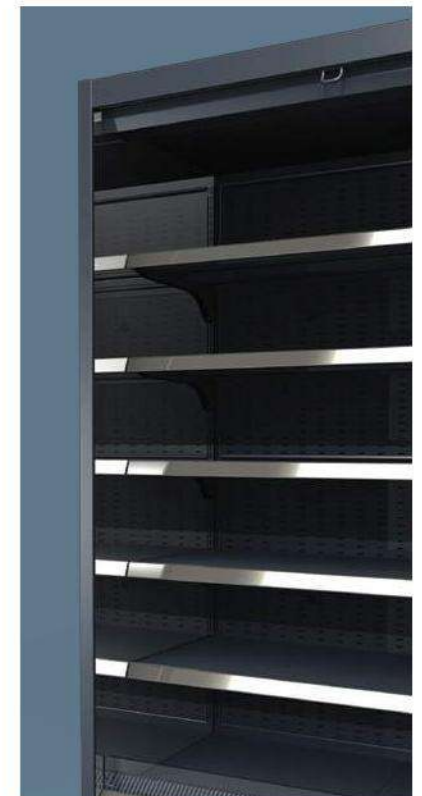

PEARL

VERTICAL MULTI-DECK

یخچال ایستاده

PEARL

VERTICAL MULTI-DECK

Benefits & Specifications:

- Stand out features for concept building
- Practical design for simple installation and maintenance
- Reduces energy consumption with higher evaporation temperature
- Designed with safety in mind
- Ideal for a wide variety of food presentations
- Designed for modular configurations
- Retrofit solutions for new energy efficiency requirements
- Low operating costs
- Energy efficiency with EC fans
- Available with double / single glazed hinged door and sliding glass door options

WIRE BASKET

HOOK BAR

NIGHT BLIND

MIRROR (FV & MT)

ADJUSTABLE SHELF BRACKET

PANOROMIC SIDE PANEL

INTERMEDIATE SIDE PANEL

MIRRORED SIDE PANEL

SINGLE GLASS DOORS

DOUBLE GLAZED HINGED DOORS

DOUBLE GLAZED SLIDING DOORS

DELICATESSEN

DEPTH 950

PEARL 2050 / 950 / 325

Length mm | 1250 | 1875 | 2500 | 3750

DEPTH 1100