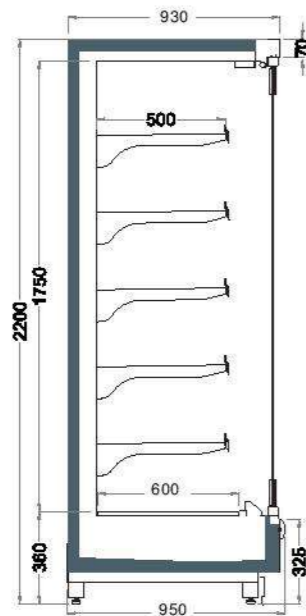

Dimensions (mm):

Height : 2050 / 2200
Length : 1250 / 1875 / 2500 / 3750
Depth : 950 / 1100

WIRE SHELF RISER

PLEXI SHELF RISER

PLEXI PRODUCT DIVIDER

WIRE PRODUCT DIVIDER

SHELF LIGHTING

WIRE BASE TRAY
WIRE BASE PRODUCT DIVIDER

WIRE BASKET

HOOK BAR

NIGHT BLIND

MIRROR (FV & MT)

ADJUSTABLE SHELF BRACKET

PANOROMIC SIDE PANEL

INTERMEDIATE SIDE PANEL

MIRRORED SIDE PANEL

SINGLE GLASS DOORS

DOUBLE GLAZED HINGED DOORS

DOUBLE GLAZED SLIDING DOORS

DELICATESSEN

DEPTH 950

PEARL 2050 / 950 / 325

Length mm | 1250 | 1875 | 2500 | 3750

DEPTH 1100

PEARL 2070 / 1100 / 340

Length mm | 1250 | 1875 | 2500 | 3750

DEPTH 950

PEARL 2200 / 950 / 325

Length mm | 1250 | 1875 | 2500 | 3750

DEPTH 1100

PEARL 2220 / 1100 / 340

Length mm | 1250 | 1875 | 2500 | 3750