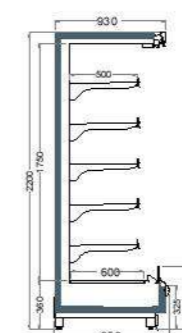

Dimensions (mm):

Height : 2050 / 2200
Length : 1250 / 1875 / 2500 / 3750
Depth : 950 / 1100

WIRE SHELF RISER

PLEXI SHELF RISER

PLEXI PRODUCT DIVIDER

WIRE PRODUCT DIVIDER

SHELF LIGHTING

WIRE BASE TRAY
WIRE BASE PRODUCT DIVIDER

SINGLE GLASS DOORS

DOUBLE GLAZED HINGED DOORS

DOUBLE GLAZED SLIDING DOORS

DELICATESSEN

DEPTH 950

PEARL 2050 / 950 / 325

Length mm | 1250 | 1875 | 2500 | 3750

DEPTH 1100

PEARL 2070 / 1100 / 340

Length mm | 1250 | 1875 | 2500 | 3750

DEPTH 950

PEARL 2200 / 950 / 325

Length mm | 1250 | 1875 | 2500 | 3750

DEPTH 1100

PEARL 2220 / 1100 / 340

Length mm | 1250 | 1875 | 2500 | 3750

Length mm | 1250 | 1875 | 2500 | 3750

FRUIT & VEGETABLE

PEARL 2050 / 950 / 325

Length mm | 1250 | 1875 | 2500 | 3750

PEARL 2070 / 1100 / 340

Length mm | 1250 | 1875 | 2500 | 3750

PEARL 2200 / 950 / 325

Length mm | 1250 | 1875 | 2500 | 3750