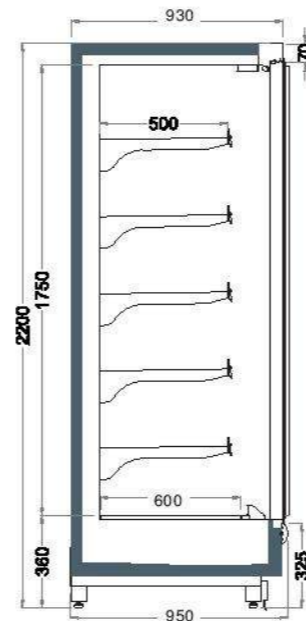

Dimensions (mm):

Height : 2050 / 2200
Length : 1250 / 1875 / 2500 / 3750
Depth : 950 / 1100

WIRE SHELF RISER

PLEXI SHELF RISER

PLEXI PRODUCT DIVIDER

WIRE PRODUCT DIVIDER

SHELF LIGHTING

WIRE BASE TRAY
WIRE BASE PRODUCT DIVIDER

WIRE BASKET

HOOK BAR

NIGHT BLIND

MIRROR (FV & MT)

ADJUSTABLE SHELF BRACKET

PANOROMIC SIDE PANEL

INTERMEDIATE SIDE PANEL

MIRRORED SIDE PANEL

SINGLE GLASS DOORS

DOUBLE GLAZED HINGED DOORS

DOUBLE GLAZED SLIDING DOORS

DELICATESSEN

DEPTH 950

PEARL 2050 / 950 / 325

Length mm | 1250 | 1875 | 2500 | 3750

DEPTH 1100

PEARL 2070 / 1100 / 340

Length mm | 1250 | 1875 | 2500 | 3750

DEPTH 950

PEARL 2200 / 950 / 325

Length mm | 1250 | 1875 | 2500 | 3750

DEPTH 1100

PEARL 2220 / 1100 / 340

Length mm | 1250 | 1875 | 2500 | 3750