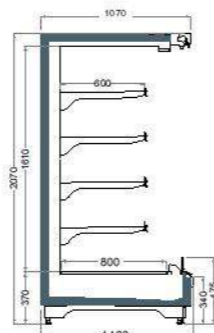

Dimensions (mm):

Height : 2050 / 2200
Length : 1250 / 1875 / 2500 / 3750
Depth : 950 / 1100

WIRE SHELF RISER

PLEXI SHELF RISER

PLEXI PRODUCT DIVIDER

WIRE PRODUCT DIVIDER

SHELF LIGHTING

WIRE BASE TRAY
WIRE BASE PRODUCT DIVIDER

SINGLE GLASS DOORS

DOUBLE GLAZED HINGED DOORS

DOUBLE GLAZED SLIDING DOORS

DELICATESSEN

DEPTH 950

PEARL 2050 / 950 / 325

Length mm | 1250 | 1875 | 2500 | 3750

DEPTH 1100

PEARL 2070 / 1100 / 340

Length mm | 1250 | 1875 | 2500 | 3750

DEPTH 950

PEARL 2200 / 950 / 325

Length mm | 1250 | 1875 | 2500 | 3750

DEPTH 1100

PEARL 2220 / 1100 / 340

Length mm | 1250 | 1875 | 2500 | 3750

Length mm | 1250 | 1875 | 2500 | 3750

FRUIT & VEGETABLE

PEARL 2050 / 950 / 325

Length mm | 1250 | 1875 | 2500 | 3750

PEARL 2070 / 1100 / 340

Length mm | 1250 | 1875 | 2500 | 3750

PEARL 2200 / 950 / 325

Length mm | 1250 | 1875 | 2500 | 3750