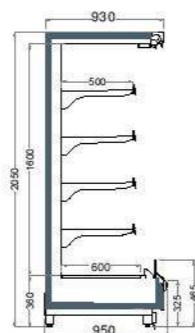

Dimensions (mm):

Height : 2050 / 2200
Length : 1250 / 1875 / 2500 / 3750
Depth : 950 / 1100

WIRE SHELF RISER

PLEXI SHELF RISER

PLEXI PRODUCT DIVIDER

WIRE PRODUCT DIVIDER

SHELF LIGHTING

WIRE BASE TRAY
WIRE BASE PRODUCT DIVIDER

SINGLE GLASS DOORS

DOUBLE GLAZED HINGED DOORS

DOUBLE GLAZED SLIDING DOORS

DELICATESSEN

DEPTH 950

PEARL 2050 / 950 / 325

Length mm | 1250 | 1875 | 2500 | 3750

DEPTH 1100

PEARL 2070 / 1100 / 340

Length mm | 1250 | 1875 | 2500 | 3750

DEPTH 950

PEARL 2200 / 950 / 325

Length mm | 1250 | 1875 | 2500 | 3750

DEPTH 1100

PEARL 2220 / 1100 / 340

Length mm | 1250 | 1875 | 2500 | 3750

Length mm | 1250 | 1875 | 2500 | 3750

FRUIT & VEGETABLE

PEARL 2050 / 950 / 325

Length mm | 1250 | 1875 | 2500 | 3750

PEARL 2070 / 1100 / 340

Length mm | 1250 | 1875 | 2500 | 3750

PEARL 2200 / 950 / 325

Length mm | 1250 | 1875 | 2500 | 3750