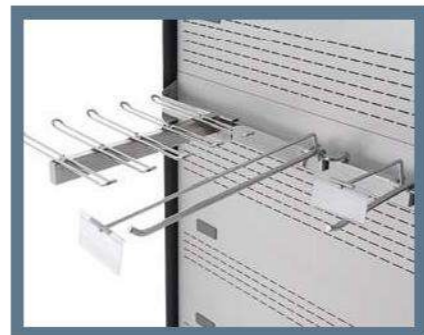

PEARL

VERTICAL MULTI-DECK

یخچال ایستاده

PEARL

VERTICAL MULTI-DECK

Benefits & Specifications:

- Stand out features for concept building
- Practical design for simple installation and maintenance
- Reduces energy consumption with higher evaporation temperature
- Designed with safety in mind
- Ideal for a wide variety of food presentations
- Designed for modular configurations
- Retrofit solutions for new energy efficiency requirements
- Low operating costs
- Energy efficiency with EC fans
- Available with double / single glazed hinged door and sliding glass door options

Dimensions (mm):

Height : 2050 / 2200
Length : 1250 / 1875 / 2500 / 3750
Depth : 950 / 1100

WIRE SHELF RISER

PLEXI SHELF RISER

PLEXI PRODUCT DIVIDER

WIRE PRODUCT DIVIDER

SHELF LIGHTING

WIRE BASE TRAY
WIRE BASE PRODUCT DIVIDER

WIRE BASKET

HOOK BAR

NIGHT BLIND

MIRROR (FV & MT)

ADJUSTABLE SHELF BRACKET

PANOROMIC SIDE PANEL

INTERMEDIATE SIDE PANEL

MIRRORED SIDE PANEL