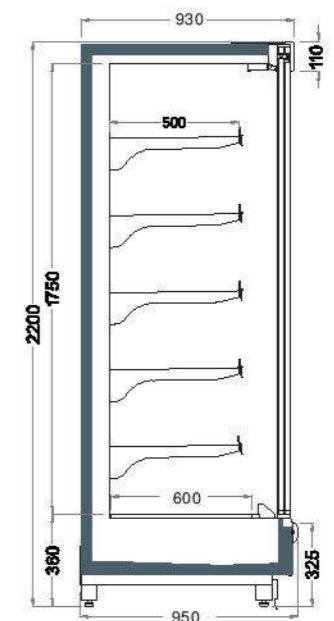

Dimensions (mm):

Height : 2050 / 2200
Length : 1250 / 1875 / 2500 / 3750
Depth : 950 / 1100

WIRE SHELF RISER

PLEXI SHELF RISER

PLEXI PRODUCT DIVIDER

WIRE PRODUCT DIVIDER

SHELF LIGHTING

WIRE BASE TRAY
WIRE BASE PRODUCT DIVIDER

WIRE BASKET

HOOK BAR

NIGHT BLIND

MIRROR (FV & MT)

ADJUSTABLE SHELF BRACKET

PANOROMIC SIDE PANEL

INTERMEDIATE SIDE PANEL

MIRRORED SIDE PANEL

SINGLE GLASS DOORS

DOUBLE GLAZED HINGED DOORS

DOUBLE GLAZED SLIDING DOORS

DELICATESSEN

DEPTH 950

PEARL 2050 / 950 / 325

Length mm | 1250 | 1875 | 2500 | 3750

DEPTH 1100

PEARL 2070 / 1100 / 340

Length mm | 1250 | 1875 | 2500 | 3750

DEPTH 950

PEARL 2200 / 950 / 325

Length mm | 1250 | 1875 | 2500 | 3750

DEPTH 1100

PEARL 2220 / 1100 / 340

Length mm | 1250 | 1875 | 2500 | 3750