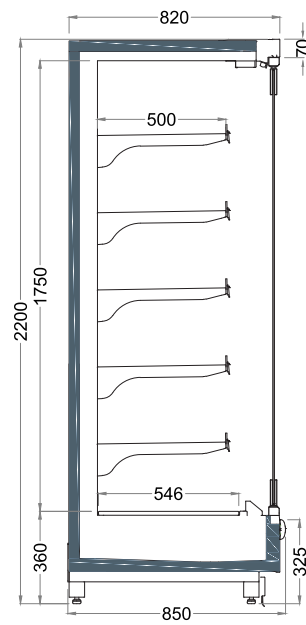

DOUBLE GLAZED HINGED DOORS