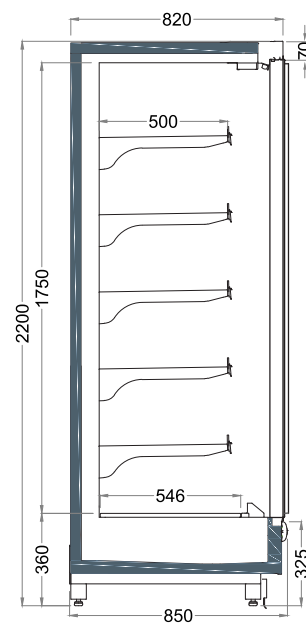

DOUBLE GLAZED SLIDING DOORS