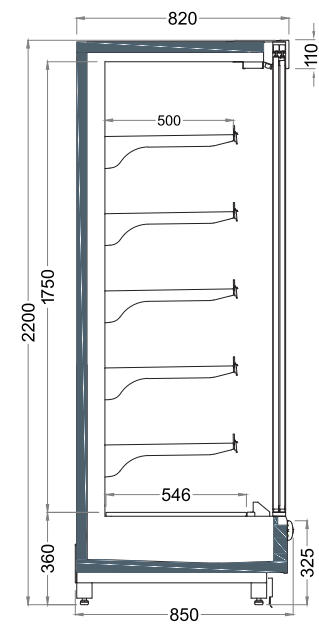

SINGLE GLASS DOORS

DOUBLE GLAZED HINGED DOORS

DOUBLE GLAZED SLIDING DOORS