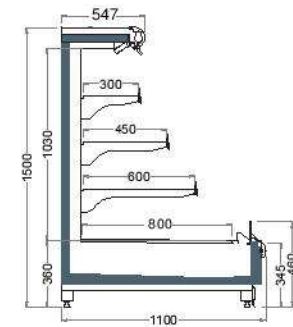

Dimensions (mm):

Height : 1500 / 1750
 Length : 1250 / 1875 / 2500 / 3750
 Depth : 950 / 1100

GRID FRONT RISER

PLEXI FRONT RISER

GRID SHELF DIVIDER

PLEXI SHELF DIVIDER

GRID SHELF DIVIDER

NIGHT BLIND

TECHNICAL DATA

DELICATESSEN

OPAL 1500 / 950 / 345
Length mm | 1250 | 1875 | 2500 | 3750

OPAL 1500 / 1100 / 345
Length mm | 1250 | 1875 | 2500 | 3750

MEAT / FRUIT VEGETABLE

OPAL 1500 / 950 / 345
Length mm | 1250 | 1875 | 2500 | 3750

OPAL 1500 / 1100 / 345
Length mm | 1250 | 1875 | 2500 | 3750

DELICATESSEN

OPAL 1750 / 950 / 345
Length mm | 1250 | 1875 | 2500 | 3750

OPAL 1750 / 1100 / 345
Length mm | 1250 | 1875 | 2500 | 3750

MEAT / FRUIT VEGETABLE

OPAL 1750 / 950 / 345
Length mm | 1250 | 1875 | 2500 | 3750

OPAL 1750 / 1100 / 345
Length mm | 1250 | 1875 | 2500 | 3750

روح هنر در کالبد تکنولوژی

Central Office: 4th Floor, No .116, Dademan Blvd, Shahrak –e-Gharb, Tehran-Iran
Tel/ Fax: (+9821)88372759-60
Factory Parand Industrial Zone
Tel/ Fax: (+9821) 56418450