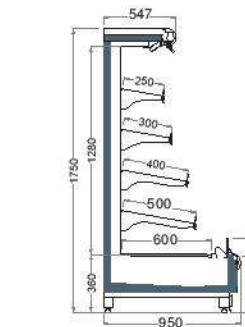

Dimensions (mm):

Height : 1500 / 1750
 Length : 1250 / 1875 / 2500 / 3750
 Depth : 950 / 1100

GRID FRONT RISER

PLEXI FRONT RISER

GRID SHELF DIVIDER

PLEXI SHELF DIVIDER

GRID SHELF DIVIDER

NIGHT BLIND

TECHNICAL DATA

DELICATESSEN

OPAL 1500 / 950 / 345
Length mm | 1250 | 1875 | 2500 | 3750

OPAL 1500 / 1100 / 345
Length mm | 1250 | 1875 | 2500 | 3750

MEAT / FRUIT VEGETABLE

OPAL 1500 / 950 / 345
Length mm | 1250 | 1875 | 2500 | 3750

OPAL 1500 / 1100 / 345
Length mm | 1250 | 1875 | 2500 | 3750

DELICATESSEN

OPAL 1750 / 950 / 345
Length mm | 1250 | 1875 | 2500 | 3750

OPAL 1750 / 1100 / 345
Length mm | 1250 | 1875 | 2500 | 3750

MEAT / FRUIT VEGETABLE

OPAL 1750 / 950 / 345
Length mm | 1250 | 1875 | 2500 | 3750

OPAL 1750 / 1100 / 345
Length mm | 1250 | 1875 | 2500 | 3750

روح هنر در کالبد تکنولوژی

Central Office: 4th Floor, No .116, Dademan Blvd, Shahrak –e-Gharb, Tehran-Iran
Tel/ Fax: (+9821)88372759-60
Factory Parand Industrial Zone
Tel/ Fax: (+9821) 56418450