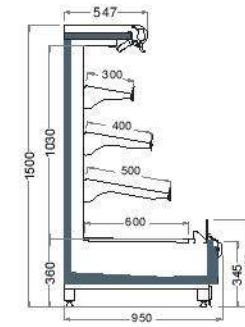

Dimensions (mm):

Height : 1500 / 1750
 Length : 1250 / 1875 / 2500 / 3750
 Depth : 950 / 1100

GRID FRONT RISER

PLEXI FRONT RISER

GRID SHELF DIVIDER

PLEXI SHELF DIVIDER

GRID SHELF DIVIDER

NIGHT BLIND

TECHNICAL DATA

DELICATESSEN

OPAL 1500 / 950 / 345
Length mm | 1250 | 1875 | 2500 | 3750

OPAL 1500 / 1100 / 345
Length mm | 1250 | 1875 | 2500 | 3750

MEAT / FRUIT VEGETABLE

OPAL 1500 / 950 / 345
Length mm | 1250 | 1875 | 2500 | 3750

OPAL 1500 / 1100 / 345
Length mm | 1250 | 1875 | 2500 | 3750

DELICATESSEN

OPAL 1750 / 950 / 345
Length mm | 1250 | 1875 | 2500 | 3750

OPAL 1750 / 1100 / 345
Length mm | 1250 | 1875 | 2500 | 3750

MEAT / FRUIT VEGETABLE

OPAL 1750 / 950 / 345
Length mm | 1250 | 1875 | 2500 | 3750

OPAL 1750 / 1100 / 345
Length mm | 1250 | 1875 | 2500 | 3750

روح هنر در کالبد تکنولوژی

Central Office: 4th Floor, No .116, Dademan Blvd, Shahrak –e-Gharb, Tehran-Iran
Tel/ Fax: (+9821)88372759-60
Factory Parand Industrial Zone
Tel/ Fax: (+9821) 56418450