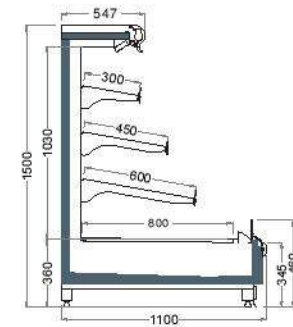

Dimensions (mm):

Height : 1500 / 1750
 Length : 1250 / 1875 / 2500 / 3750
 Depth : 950 / 1100

GRID FRONT RISER

PLEXI FRONT RISER

GRID SHELF DIVIDER

PLEXI SHELF DIVIDER

GRID SHELF DIVIDER

NIGHT BLIND

TECHNICAL DATA

DELICATESSEN

OPAL 1500 / 950 / 345
Length mm | 1250 | 1875 | 2500 | 3750

OPAL 1500 / 1100 / 345
Length mm | 1250 | 1875 | 2500 | 3750

MEAT / FRUIT VEGETABLE

OPAL 1500 / 950 / 345
Length mm | 1250 | 1875 | 2500 | 3750

OPAL 1500 / 1100 / 345
Length mm | 1250 | 1875 | 2500 | 3750

DELICATESSEN

OPAL 1750 / 950 / 345
Length mm | 1250 | 1875 | 2500 | 3750

OPAL 1750 / 1100 / 345
Length mm | 1250 | 1875 | 2500 | 3750

MEAT / FRUIT VEGETABLE

OPAL 1750 / 950 / 345
Length mm | 1250 | 1875 | 2500 | 3750

OPAL 1750 / 1100 / 345
Length mm | 1250 | 1875 | 2500 | 3750

روح هنر در کالبد تکنولوژی

Central Office: 4th Floor, No .116, Dademan Blvd, Shahrak –e-Gharb, Tehran-Iran
Tel/ Fax: (+9821)88372759-60
Factory Parand Industrial Zone
Tel/ Fax: (+9821) 56418450