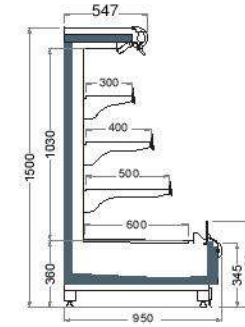

Dimensions (mm):

Height : 1500 / 1750
 Length : 1250 / 1875 / 2500 / 3750
 Depth : 950 / 1100

GRID FRONT RISER

PLEXI FRONT RISER

GRID SHELF DIVIDER

PLEXI SHELF DIVIDER

GRID SHELF DIVIDER

NIGHT BLIND

TECHNICAL DATA

DELICATESSEN

OPAL 1500 / 950 / 345
Length mm | 1250 | 1875 | 2500 | 3750

OPAL 1500 / 1100 / 345
Length mm | 1250 | 1875 | 2500 | 3750

MEAT / FRUIT VEGETABLE

OPAL 1500 / 950 / 345
Length mm | 1250 | 1875 | 2500 | 3750

OPAL 1500 / 1100 / 345
Length mm | 1250 | 1875 | 2500 | 3750

DELICATESSEN

OPAL 1750 / 950 / 345
Length mm | 1250 | 1875 | 2500 | 3750

OPAL 1750 / 1100 / 345
Length mm | 1250 | 1875 | 2500 | 3750

MEAT / FRUIT VEGETABLE

OPAL 1750 / 950 / 345
Length mm | 1250 | 1875 | 2500 | 3750

OPAL 1750 / 1100 / 345
Length mm | 1250 | 1875 | 2500 | 3750

روح هنر در کالبد تکنولوژی

Central Office: 4th Floor, No .116, Dademan Blvd, Shahrak –e-Gharb, Tehran-Iran
Tel/ Fax: (+9821)88372759-60
Factory Parand Industrial Zone
Tel/ Fax: (+9821) 56418450