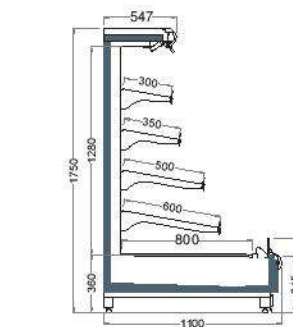

TECHNICAL DATA

DELICATESSEN

OPAL 1500 / 950 / 345
Length mm | 1250 | 1875 | 2500 | 3750

OPAL 1500 / 1100 / 345
Length mm | 1250 | 1875 | 2500 | 3750

MEAT / FRUIT VEGETABLE

OPAL 1500 / 950 / 345
Length mm | 1250 | 1875 | 2500 | 3750

OPAL 1500 / 1100 / 345
Length mm | 1250 | 1875 | 2500 | 3750

DELICATESSEN

OPAL 1750 / 950 / 345
Length mm | 1250 | 1875 | 2500 | 3750

OPAL 1750 / 1100 / 345
Length mm | 1250 | 1875 | 2500 | 3750

MEAT / FRUIT VEGETABLE

OPAL 1750 / 950 / 345
Length mm | 1250 | 1875 | 2500 | 3750

OPAL 1750 / 1100 / 345
Length mm | 1250 | 1875 | 2500 | 3750

روح هنر در کالبد تکنولوژی

Central Office: 4th Floor, No .116, Dademan Blvd, Shahrak –e-Gharb, Tehran-Iran
Tel/ Fax: (+9821)88372759-60
Factory Parand Industrial Zone
Tel/ Fax: (+9821) 56418450