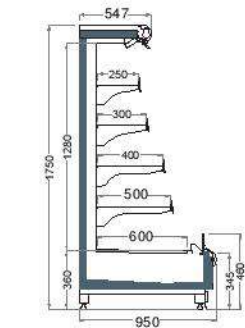

Dimensions (mm):

Height : 1500 / 1750
 Length : 1250 / 1875 / 2500 / 3750
 Depth : 950 / 1100

GRID FRONT RISER

PLEXI FRONT RISER

GRID SHELF DIVIDER

PLEXI SHELF DIVIDER

GRID SHELF DIVIDER

NIGHT BLIND

TECHNICAL DATA

DELICATESSEN

OPAL 1500 / 950 / 345
Length mm | 1250 | 1875 | 2500 | 3750

OPAL 1500 / 1100 / 345
Length mm | 1250 | 1875 | 2500 | 3750

MEAT / FRUIT VEGETABLE

OPAL 1500 / 950 / 345
Length mm | 1250 | 1875 | 2500 | 3750

OPAL 1500 / 1100 / 345
Length mm | 1250 | 1875 | 2500 | 3750

DELICATESSEN

OPAL 1750 / 950 / 345
Length mm | 1250 | 1875 | 2500 | 3750

OPAL 1750 / 1100 / 345
Length mm | 1250 | 1875 | 2500 | 3750

MEAT / FRUIT VEGETABLE

OPAL 1750 / 950 / 345
Length mm | 1250 | 1875 | 2500 | 3750

OPAL 1750 / 1100 / 345
Length mm | 1250 | 1875 | 2500 | 3750

روح هنر در کالبد تکنولوژی

Central Office: 4th Floor, No .116, Dademan Blvd, Shahrak –e-Gharb, Tehran-Iran
Tel/ Fax: (+9821)88372759-60
Factory Parand Industrial Zone
Tel/ Fax: (+9821) 56418450