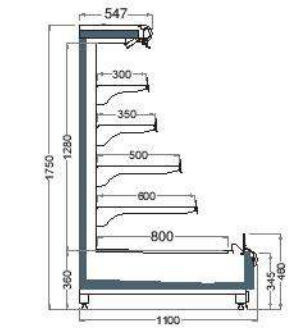

Dimensions (mm):

Height : 1500 / 1750
 Length : 1250 / 1875 / 2500 / 3750
 Depth : 950 / 1100

GRID FRONT RISER

PLEXI FRONT RISER

GRID SHELF DIVIDER

PLEXI SHELF DIVIDER

GRID SHELF DIVIDER

NIGHT BLIND

TECHNICAL DATA

DELICATESSEN

OPAL 1500 / 950 / 345
Length mm | 1250 | 1875 | 2500 | 3750

OPAL 1500 / 1100 / 345
Length mm | 1250 | 1875 | 2500 | 3750

MEAT / FRUIT VEGETABLE

OPAL 1500 / 950 / 345
Length mm | 1250 | 1875 | 2500 | 3750

OPAL 1500 / 1100 / 345
Length mm | 1250 | 1875 | 2500 | 3750

DELICATESSEN

OPAL 1750 / 950 / 345
Length mm | 1250 | 1875 | 2500 | 3750

OPAL 1750 / 1100 / 345
Length mm | 1250 | 1875 | 2500 | 3750

MEAT / FRUIT VEGETABLE

OPAL 1750 / 950 / 345
Length mm | 1250 | 1875 | 2500 | 3750

OPAL 1750 / 1100 / 345
Length mm | 1250 | 1875 | 2500 | 3750

روح هنر در کالبد تکنولوژی

Central Office: 4th Floor, No .116, Dademan Blvd, Shahrak –e-Gharb, Tehran-Iran
Tel/ Fax: (+9821)88372759-60
Factory Parand Industrial Zone
Tel/ Fax: (+9821) 56418450