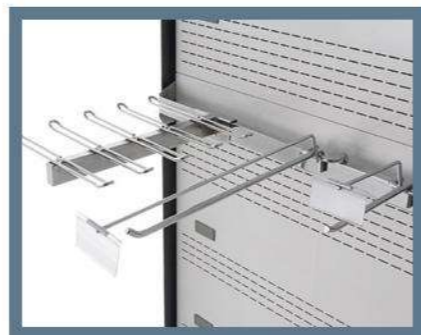

Height : 2060 / 2210
Length : 1250 / 1875 / 2500 / 3750
Depth : 950 / 1100

WIRE SHELF RISER

PLEXI SHELF RISER

PLEXI PRODUCT DIVIDER

WIRE PRODUCT DIVIDER

SHELF LIGHTING

WIRE BASE TRAY
WIRE BASE PRODUCT DIVIDER

WIRE BASKET

DECK FRONT RISER

HOOK BAR

NIGHT BLIND

MIRROR (FV & MT)

ADJUSTABLE SHELF BRACKET

PANAROMIC SIDE PANEL

CLOSED SIDE PANEL