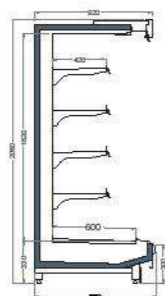

Height : 2060 / 2210
Length : 1250 / 1875 / 2500 / 3750
Depth : 950 / 1100

WIRE SHELF RISER

PLEXI SHELF RISER

PLEXI PRODUCT DIVIDER

WIRE PRODUCT DIVIDER

SHELF LIGHTING

WIRE BASE TRAY
WIRE BASE PRODUCT DIVIDER

WIRE BASKET

DECK FRONT RISER

HOOK BAR

NIGHT BLIND

MIRROR (FV & MT)

ADJUSTABLE SHELF BRACKET

PANAROMIC SIDE PANEL

CLOSED SIDE PANEL

MIRRORED SIDE PANEL

DELICATESSEN

DEPTH 950

ONIX 2060 / 950 / 300
Length mm | 1250 | 1875 | 2500 | 3750

DEPTH 1100

ONIX 2060 / 1100 / 300
Length mm | 1250 | 1875 | 2500 | 3750

DEPTH 950

ONIX 2210 / 950 / 300
Length mm | 1250 | 1875 | 2500 | 3750

DEPTH 1100

ONIX 2210 / 1100 / 300
Length mm | 1250 | 1875 | 2500 | 3750

PACKED MEAT

ONIX 2060 / 950 / 300
Length mm | 1250 | 1875 | 2500 | 3750

ONIX 2060 / 1100 / 300
Length mm | 1250 | 1875 | 2500 | 3750